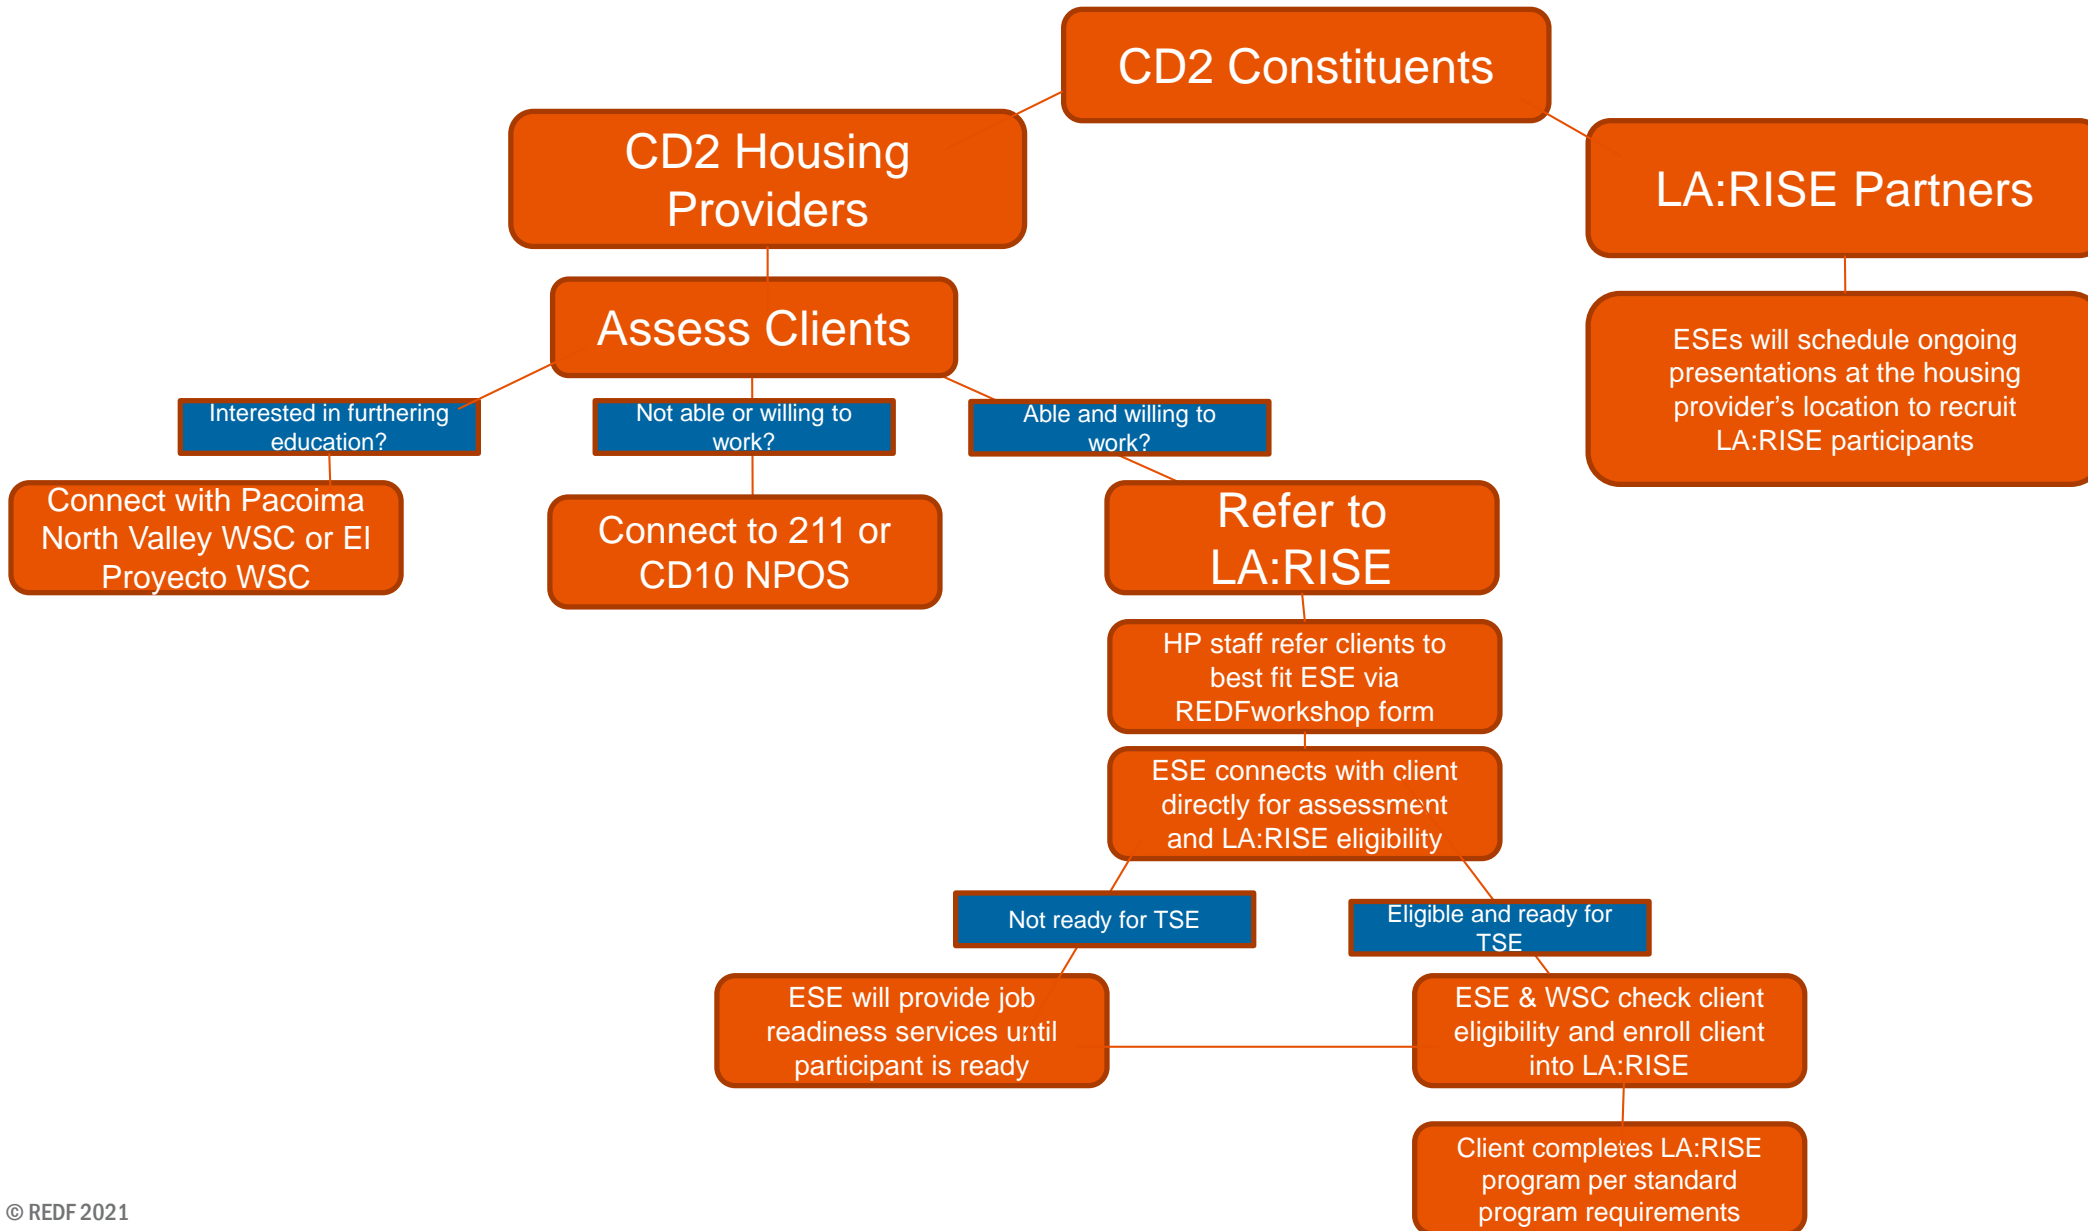

CD2 LA:RISE PILOT

LA:RISE CD2 REFERRAL FLOWCHART

LA:RISE Graduate

LA:RISE: Los Angeles Regional Initiative for Social Enterprise

ESE: Employment Social Enterprise

WSC: WorkSource Center

NPO: Nonprofit Organization

HP: Housing Provider

TSE: Transitional Subsidized Employment